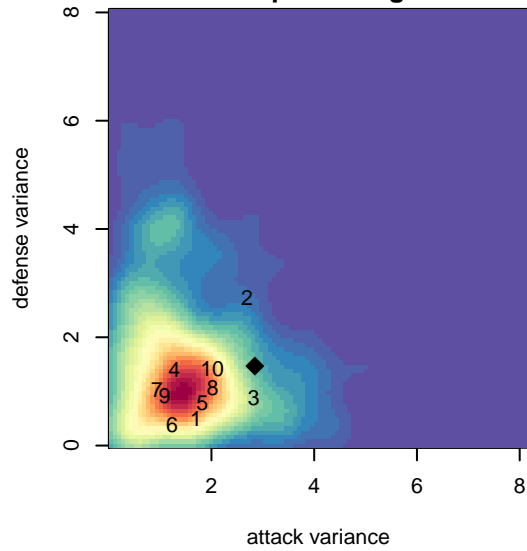

Breakers Red Griffiths G04

Breakers SC

Spokane, WA

G04 total strength=1127

attack=4.58 defense=2.1

fall league = PSPL Copa 1 – East U14

spr league = Spr PSPL EWA – '04 Copa 1 – East U14

alt names used:

Venues played:

2017 Seattle Cup GU14

2017 River City Challenge U14 (2004) U14

2017 PSPL Copa 1 – East U14

2017 Spr PSPL EWA – '04 Copa 1 – East U14

2017 WA Cup U14 Bronze U14

Breakers Red Griffiths G04
Dots are actual minus expected GF (blue circles) and GA (red triangles).
Blue line is smoothed change in attack strength. Red is smoothed change in defense strength.

**attack and defense variance (black dot)
relative to other teams
and top 10 in region**

**attack and defense rating
relative to others at age
and all opponents in last 13 months**

Performance relative to 13 month average