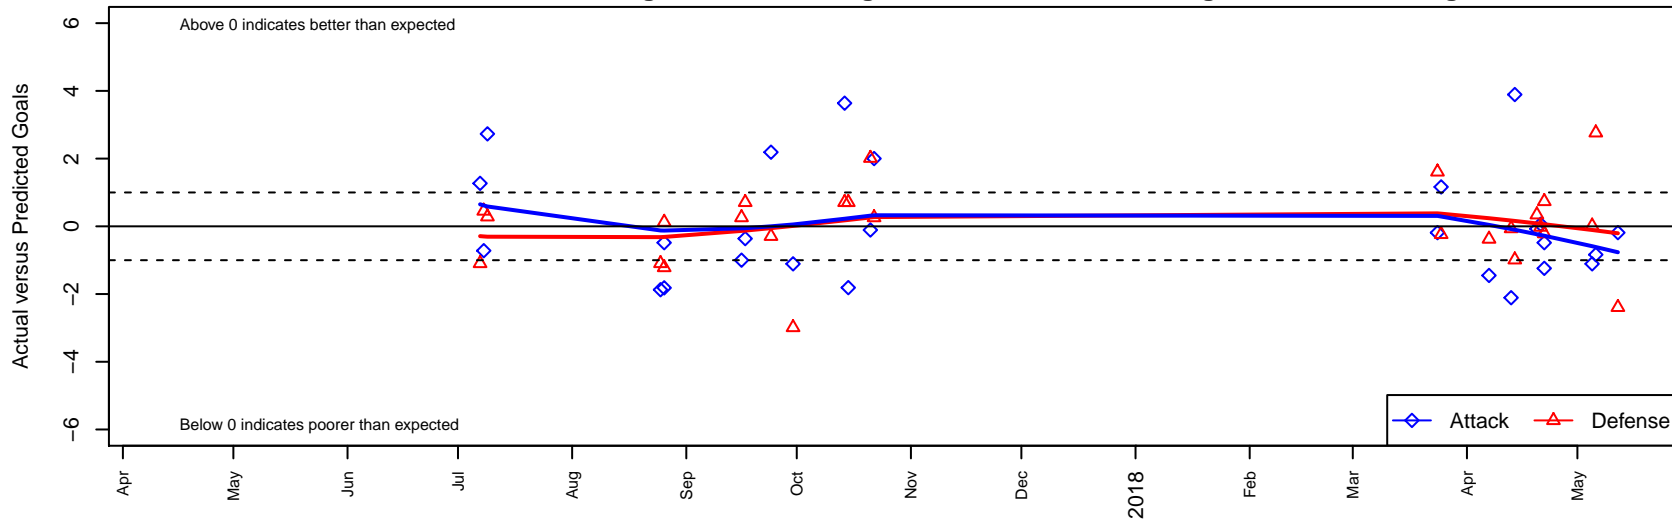

Breakers Red Griffiths G04

Breakers SC

Spokane, WA

G04 total strength=1127

attack=4.58 defense=2.1

fall league = PSPL Copa 1 – East U14

spr league = Spr PSPL EWA – '04 Copa 1 – East U14

alt names used:

Venues played:

2017 Seattle Cup GU14

2017 River City Challenge U14 (2004) U14

2017 PSPL Copa 1 – East U14

2017 Spr PSPL EWA – '04 Copa 1 – East U14

2017 WA Cup U14 Bronze U14

Breakers Red Griffiths G04
Dots are actual minus expected GF (blue circles) and GA (red triangles).
Blue line is smoothed change in attack strength. Red is smoothed change in defense strength.

**attack and defense variance (black dot)
relative to other teams
and top 10 in region**

**attack and defense rating
relative to others at age
and all opponents in last 13 months**

Performance relative to 13 month average