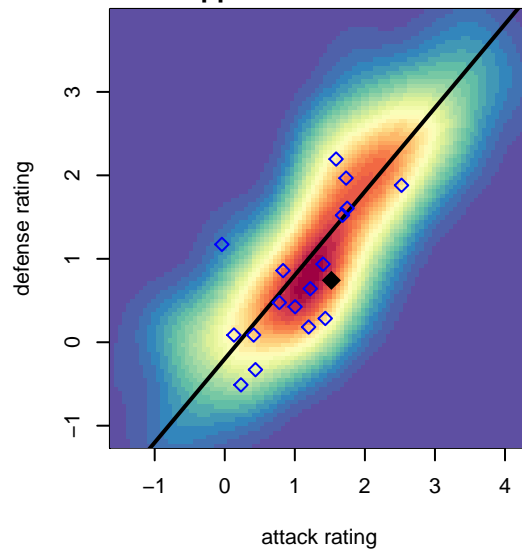

Breakers Red Griffiths G04

Breakers SC

Spokane, WA

G04 total strength=1127

attack=4.58 defense=2.1

fall league = PSPL Copa 1 – East U14

spr league = Spr PSPL EWA – '04 Copa 1 – East U14

alt names used:

Venues played:

2017 Seattle Cup GU14

2017 River City Challenge U14 (2004) U14

2017 PSPL Copa 1 – East U14

2017 Spr PSPL EWA – '04 Copa 1 – East U14

2017 WA Cup U14 Bronze U14

Breakers Red Griffiths G04
Dots are actual minus expected GF (blue circles) and GA (red triangles).
Blue line is smoothed change in attack strength. Red is smoothed change in defense strength.

**attack and defense variance (black dot)
relative to other teams
and top 10 in region**

**attack and defense rating
relative to others at age
and all opponents in last 13 months**

Performance relative to 13 month average