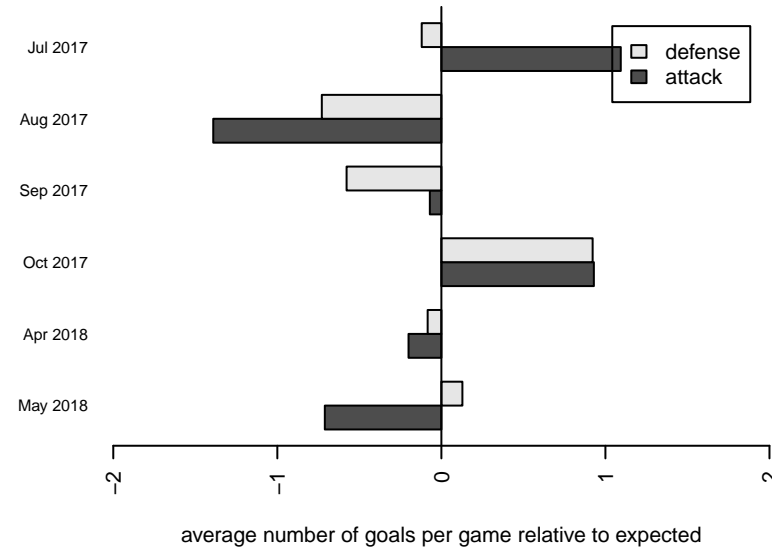

Performance relative to 13 month average