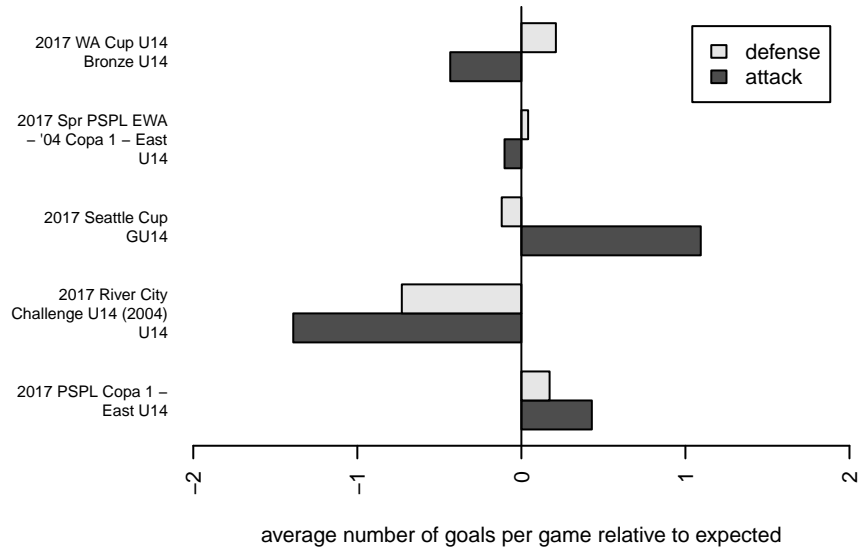

Breakers Red Griffiths G04

Breakers SC

Spokane, WA

G04 total strength=1127

attack=4.58 defense=2.1

fall league = PSPL Copa 1 – East U14

spr league = Spr PSPL EWA – '04 Copa 1 – East U14

alt names used:

Venues played:

2017 Seattle Cup GU14

2017 River City Challenge U14 (2004) U14

2017 PSPL Copa 1 – East U14

2017 Spr PSPL EWA – '04 Copa 1 – East U14

2017 WA Cup U14 Bronze U14

Breakers Red Griffiths G04
Dots are actual minus expected GF (blue circles) and GA (red triangles).
Blue line is smoothed change in attack strength. Red is smoothed change in defense strength.

**attack and defense variance (black dot)
relative to other teams
and top 10 in region**

**attack and defense rating
relative to others at age
and all opponents in last 13 months**

Performance relative to 13 month average