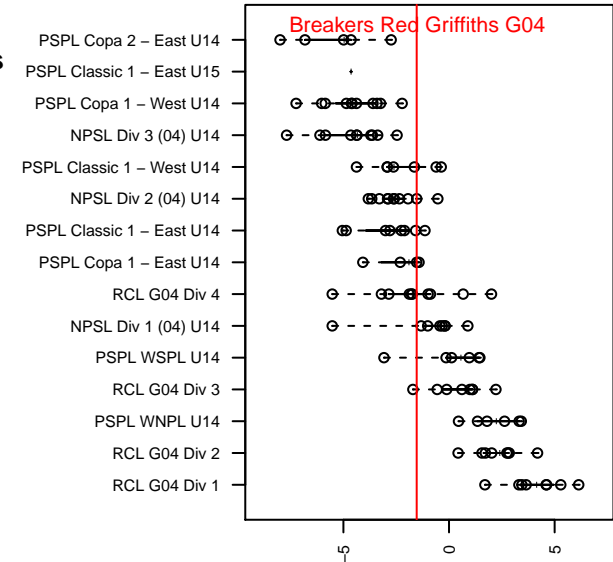

Breakers Red Griffiths G04

Breakers SC

Spokane, WA

G04 total strength=1127

attack=4.58 defense=2.1

fall league = PSPL Copa 1 – East U14

spr league = Spr PSPL EWA – '04 Copa 1 – East U14

alt names used:

Venues played:

2017 Seattle Cup GU14

2017 River City Challenge U14 (2004) U14

2017 PSPL Copa 1 – East U14

2017 Spr PSPL EWA – '04 Copa 1 – East U14

2017 WA Cup U14 Bronze U14

Breakers Red Griffiths G04
Dots are actual minus expected GF (blue circles) and GA (red triangles).
Blue line is smoothed change in attack strength. Red is smoothed change in defense strength.

**attack and defense variance (black dot)
relative to other teams
and top 10 in region**

**attack and defense rating
relative to others at age
and all opponents in last 13 months**

Performance relative to 13 month average